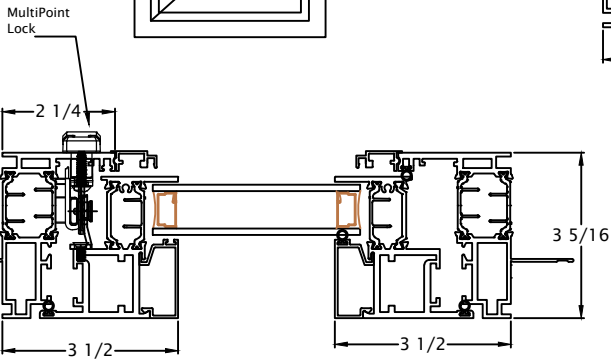

Casement Window

Casement Window
 Top View

EXTERIOR
 CC Window
 Top View

EXTERIOR
 C
 Top View

OC Window
 Top View

Block Frame Option 1" IG GLASS

Side View

Block Frame Option

Awning Window

AA Window
Top View

Vertical Mullion
Awning-Awning

AA Window
Top View

Awning Window
Top View

OA Window
Top View

Block Frame Option

Fix Window

OO Window
 Top View

OA Window

Top View

Block Frame Option
 Side View

Top View
 Fix Window